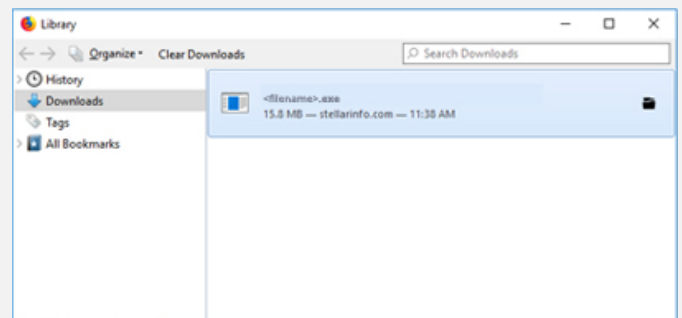

Stellar Merge Mailbox for Outlook Technician

Steps to Install

Step 1

When Opening Dialog Box Appears Click
Save File

Step 2

When Downloads Windows Appears
Double-Click the File

Step 3

When Security Warning Dialog Box
Appears, Click Run