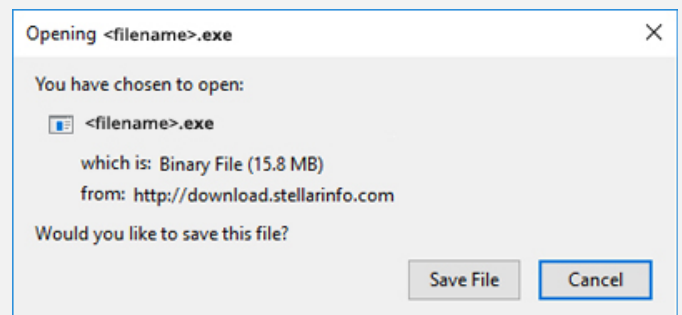

Stellar Merge Mailbox for Outlook Technician

Steps to Install

Step 1

When Opening Dialog Box Appears Click
Save File

Step 2

When Downloads Windows Appears
Double-Click the File

Step 3

When Security Warning Dialog Box
Appears, Click Run