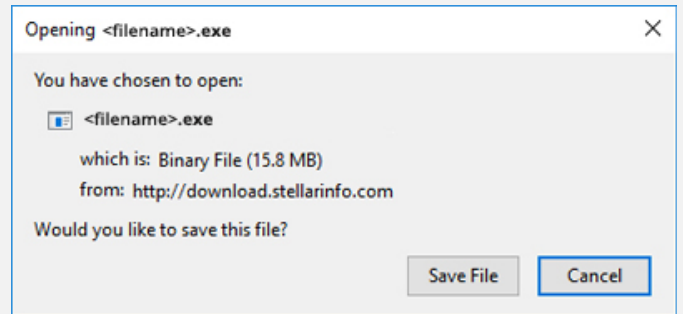

Stellar Repair for SharePoint Technician

Steps to Install

Step 1

When Opening Dialog Box Appears Click Save File

Step 2

When Downloads Windows Appears Double-Click the File

Step 3

When Security Warning Dialog Box Appears, Click Run