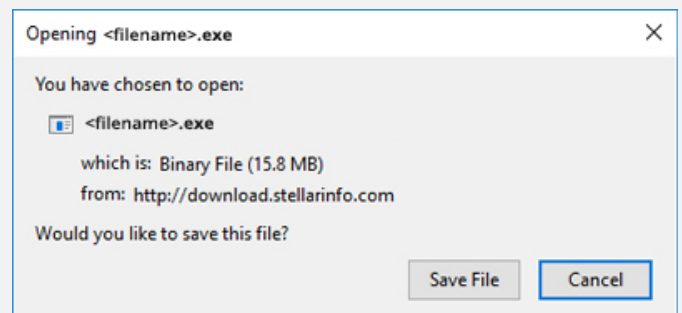

Stellar Merge Mailbox for Outlook Technician

Steps to Install

Step 1

When Opening Dialog Box Appears Click Save File

Step 2

When Downloads Windows Appears Double-Click the File

Step 3

When Security Warning Dialog Box Appears, Click Run