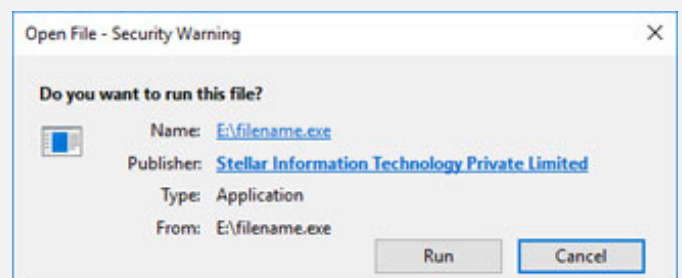

Stellar Merge Mailbox for Outlook Technician

Steps to Install

Step 1

When Opening Dialog Box Appears Click Save File

Step 2

When Downloads Windows Appears Double-Click the File

Step 3

When Security Warning Dialog Box Appears, Click Run