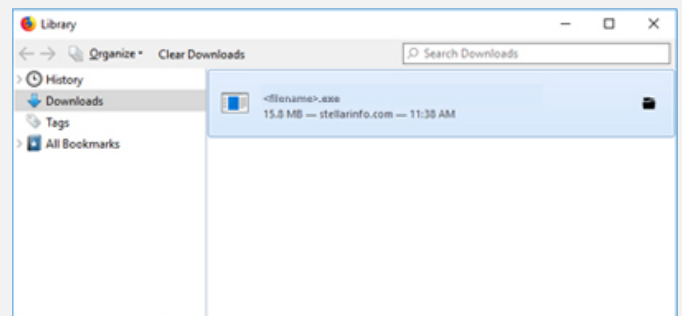

Stellar Merge Mailbox for Outlook Technician

Steps to Install

Step 1

When Opening Dialog Box Appears Click Save File

Step 2

When Downloads Windows Appears Double-Click the File

Step 3

When Security Warning Dialog Box Appears, Click Run