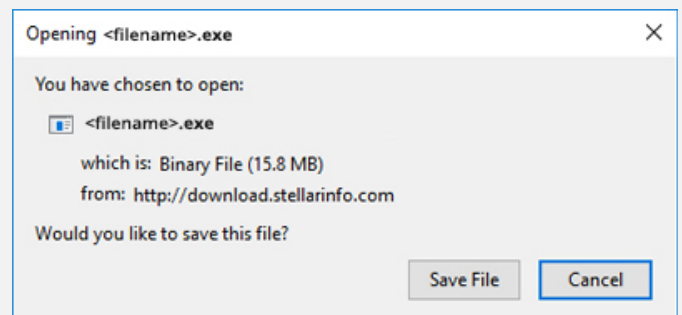

Stellar Photo Recovery Premium

Steps to Install

Step 1

When Opening Dialog Box Appears Click
Save File

Step 2

When Downloads Windows Appears
Double-Click the File

Step 3

When Security Warning Dialog Box
Appears, Click Run