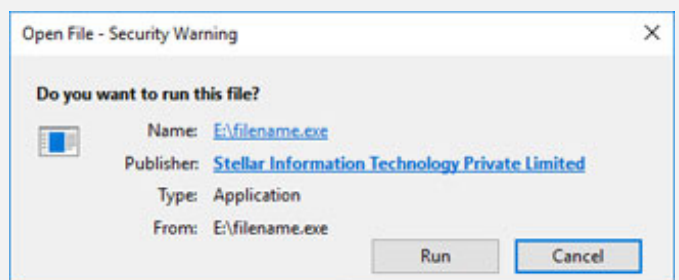

Stellar Merge Mailbox for Outlook

Steps to Install

Step 1

When Opening Dialog Box Appears Click
Save File

Step 2

When Downloads Windows Appears
Double-Click the File

Step 3

When Security Warning Dialog Box
Appears, Click Run