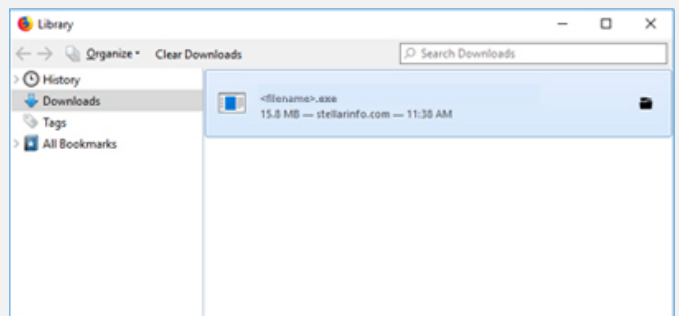

Stellar Merge Mailbox for Outlook

Steps to Install

Step 1

When Opening Dialog Box Appears Click
Save File

Step 2

When Downloads Windows Appears
Double-Click the File

Step 3

When Security Warning Dialog Box
Appears, Click Run