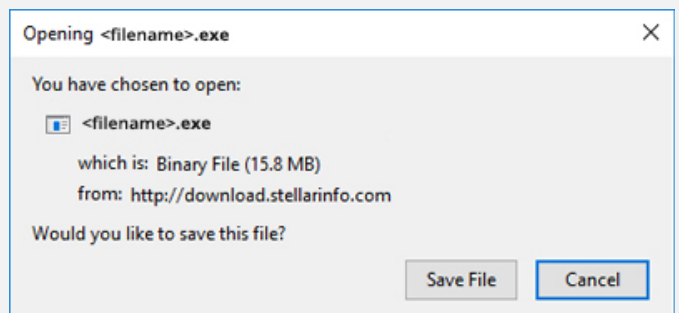

Stellar Merge Mailbox for Outlook

Steps to Install

Step 1

When Opening Dialog Box Appears Click
Save File

Step 2

When Downloads Windows Appears
Double-Click the File

Step 3

When Security Warning Dialog Box
Appears, Click Run