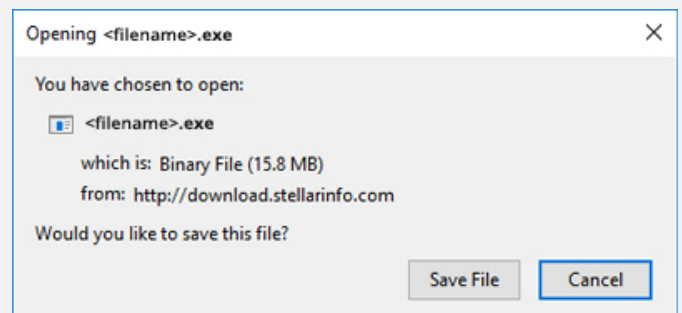

Stellar Converter for EDB

Steps to Install

Step 1

When Opening Dialog Box Appears Click Save File

Step 2

When Downloads Windows Appears Double-Click the File

Step 3

When Security Warning Dialog Box Appears, Click Run